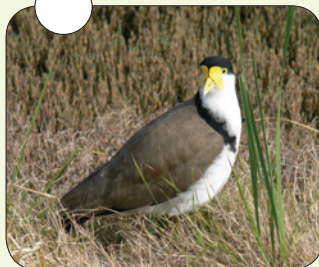

Common Birds of Shakespeare Open Sanctuary

Open + Margins

Harrier/ Kahu

Magpie

Spotted dove

Feral pigeon

Wetlands + coastal

Kingfisher/Kotare

Welcome swallow

White faced heron

Black swan

Pukeko

Spur-winged plover

Banded rail
Moho-pereru

Paradise shelduck
Putangitangi

Coastal

Pied stilt/ Poaka

Pied shag/Karuhiruhi

Little shag/ Kawaupaku

White-fronted tern
Tara

Variable oystercatcher
Toreapango

NZ dotterel
Tuturiwhatu

Black-backed gull
Karoro

Red-billed gull
Tarapunga