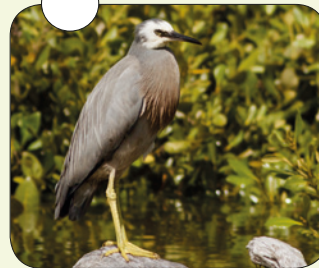

Bellbird/Korimako

Fantail/Piwakawaka

Grey warbler/Riroriro

Silvereye / Tauhou

Rosella

Blackbird

Thrush

Scrub, margins + open country

Chaffinch

Greenfinch

Yellowhammer

Goldfinch

Skylark

Brown quail

California quail

Pheasant

Common Birds of Shakespeare Open Sanctuary

Open + Margins

Harrier/ Kahu

Magpie

Spotted dove

Feral pigeon

Wetlands + coastal

Kingfisher/Kotare

Welcome swallow

White faced heron

Black swan

Pukeko

Spur-winged plover

Banded rail
Moho-pereru

Paradise shelduck
Putangitangi

Coastal