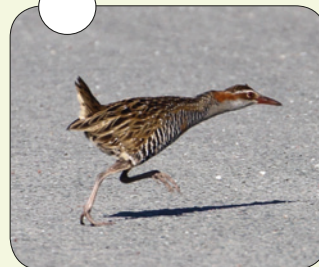

Common Birds of Shakespeare Open Sanctuary

Open + Margins

Harrier/ Kahu

Magpie

Spotted dove

Feral pigeon

Wetlands + coastal

Kingfisher/Kotare

Welcome swallow

White faced heron

Black swan

Pukeko

Spur-winged plover

Banded rail
Moho-pereru

Paradise shelduck
Putangitangi

Coastal

Pied stilt/ Poaka

Pied shag/Karuhiruhi

Little shag/ Kawaupaku

White-fronted tern
Tara

Variable oystercatcher
Toreapango

NZ dotterel
Tuturiwhatu

Black-backed gull
Karoro

Red-billed gull
Tarapunga