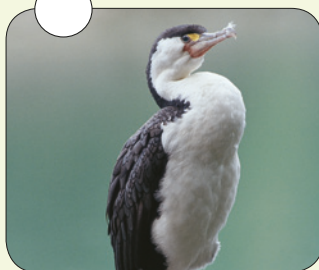

Pied shag/Karuhiruhi